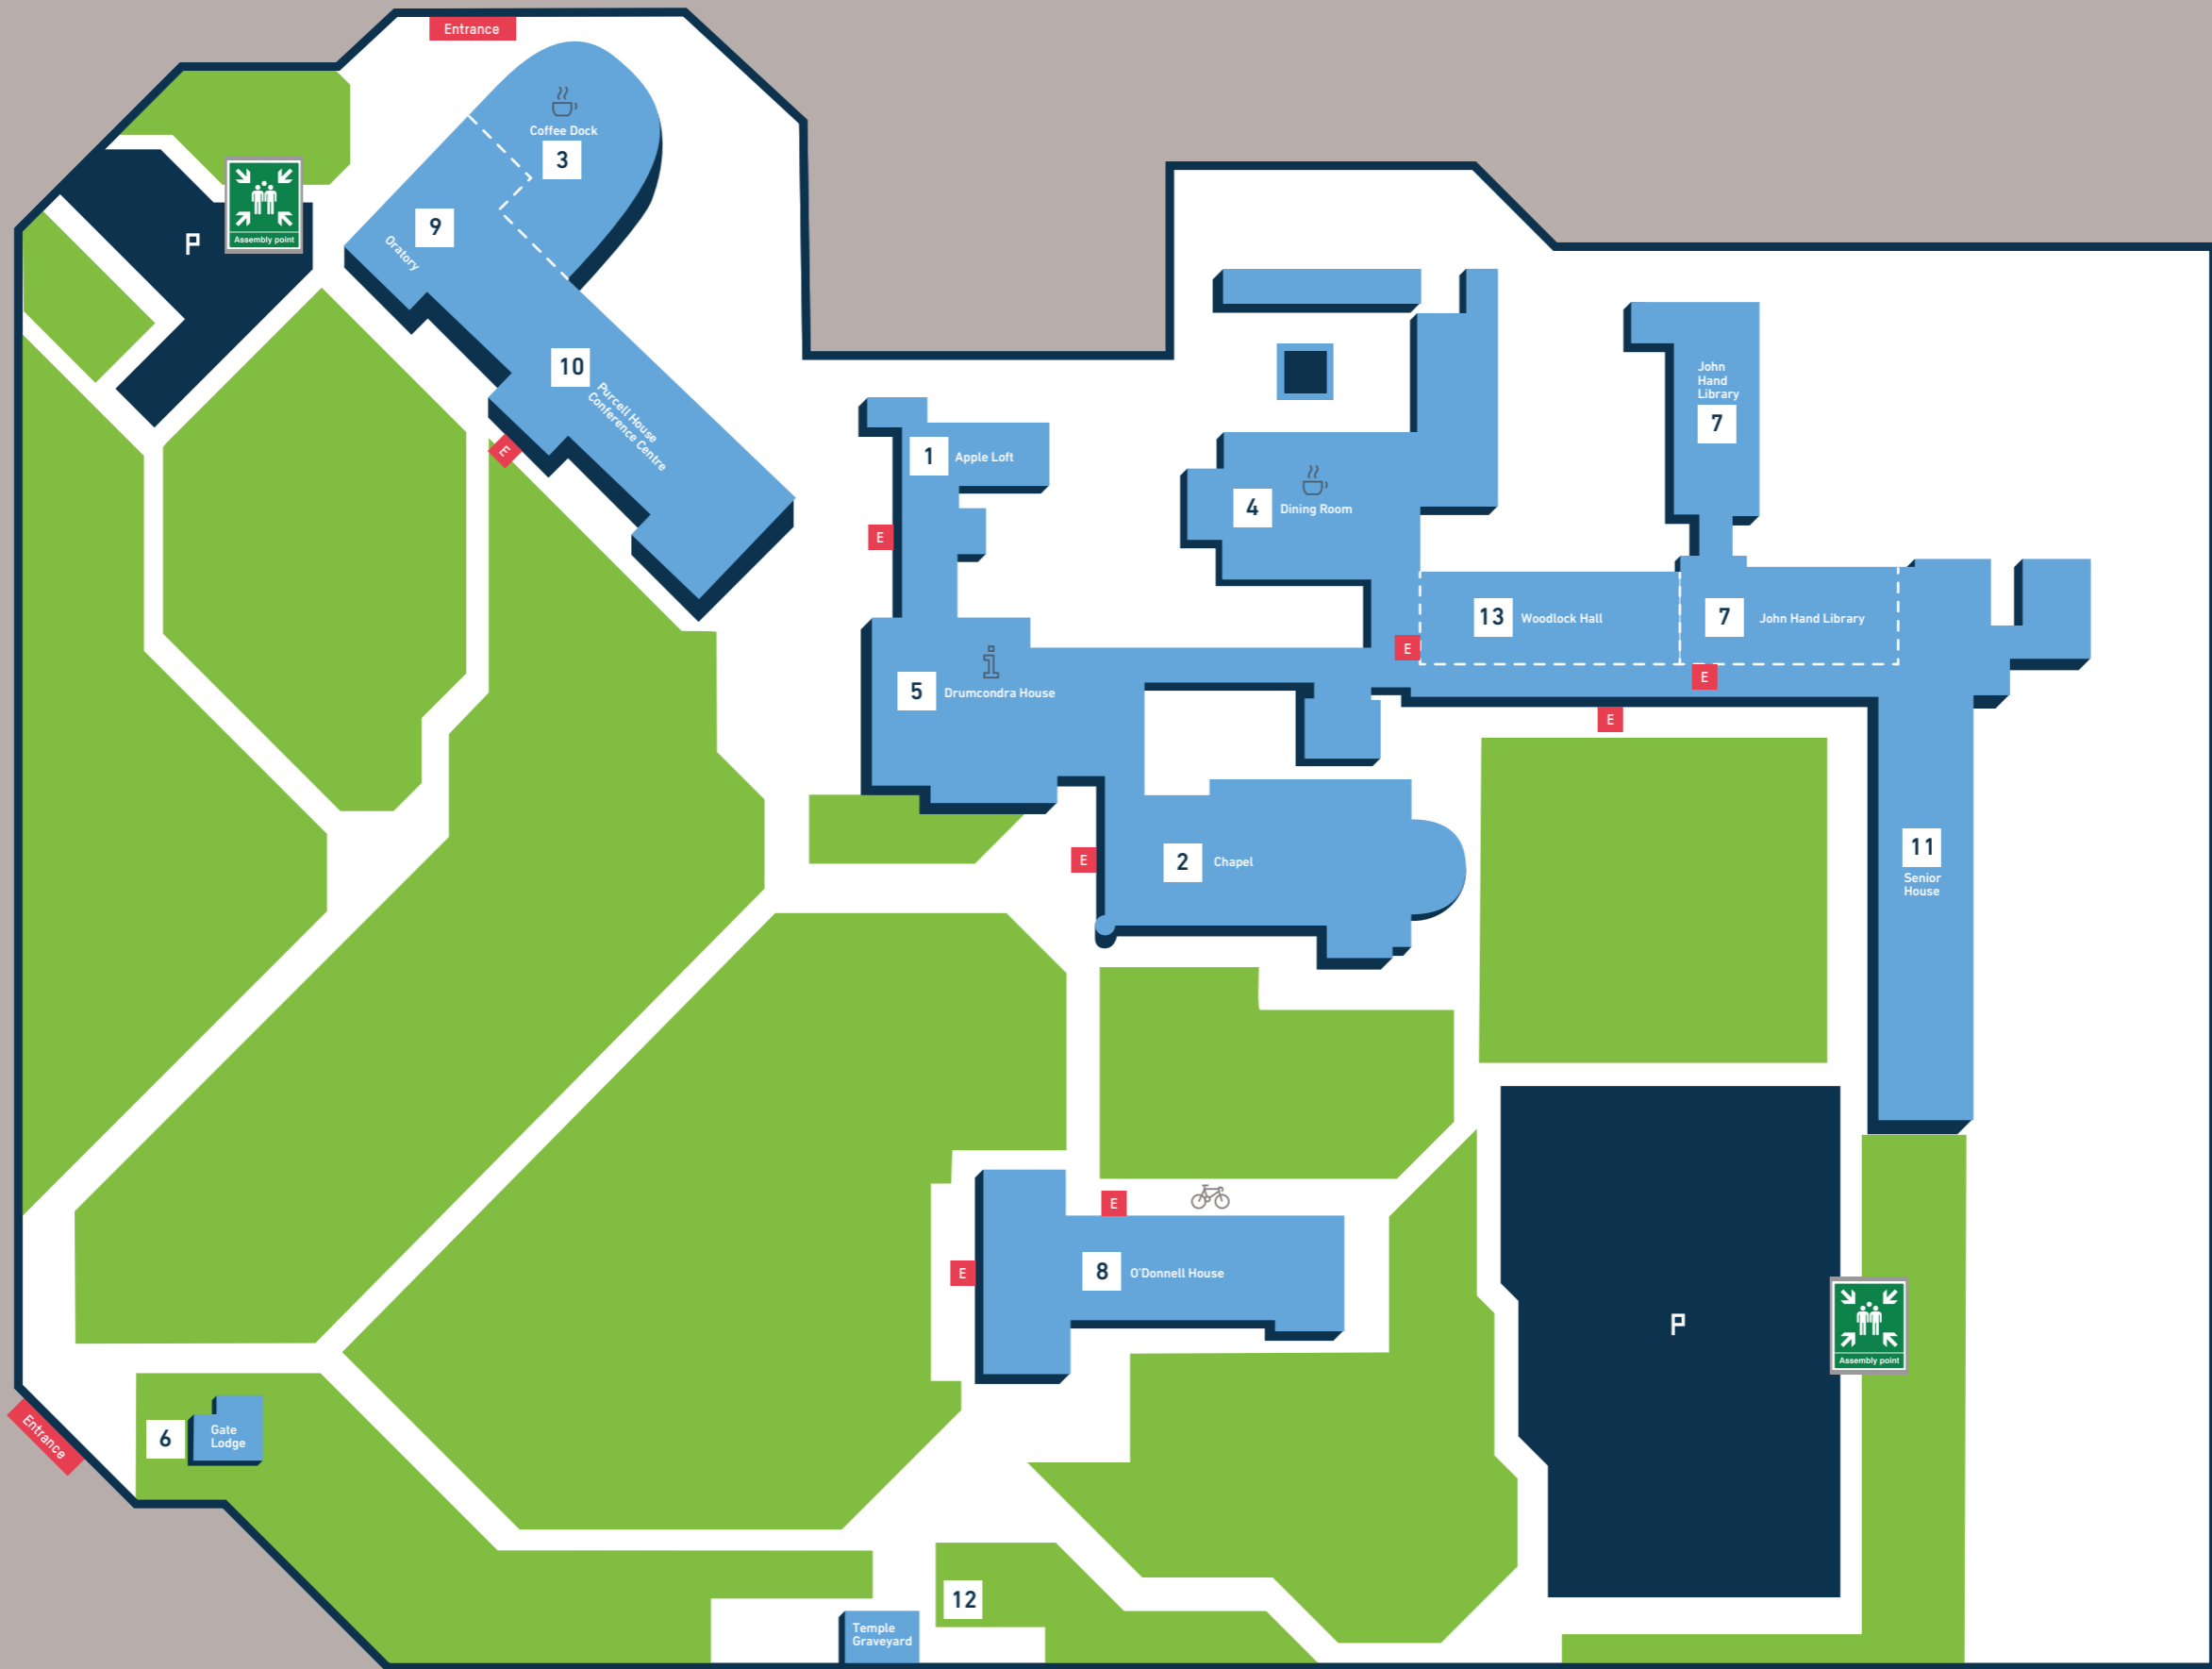

# ALL HALLOWS MAP

- |                    |                                    |                  |
|--------------------|------------------------------------|------------------|
| 1 Apple Loft       | 7 John Hand Library                | 13 Woodlock Hall |
| 2 Chapel           | 8 O'Donnell House                  | E Entrance       |
| 3 Coffee Dock      | 9 Oratory                          |                  |
| 4 Dining Room      | 10 Purcell House/Conference Centre |                  |
| 5 Drumcondra House | 11 Senior House                    |                  |
| 6 Gate Lodge       | 12 Temple/Graveyard                |                  |

-  Car Park
-  Café
-  Information
-  Bike Shed
-  Assembly Point