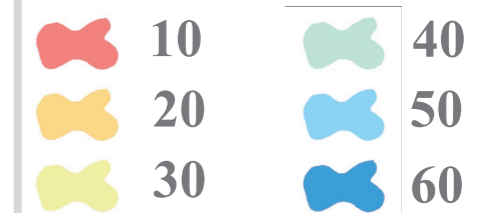

# Amanna Rothaíochta go DCU SPC|AHC/Cycle times to DCU SPC|AHC

[www.dcu.ie](http://www.dcu.ie)

[www.smartertravelcampus.ie](http://www.smartertravelcampus.ie)

Neas-Am Rothaíochta – Nóiméid

Approx. Cycle Time- Minutes