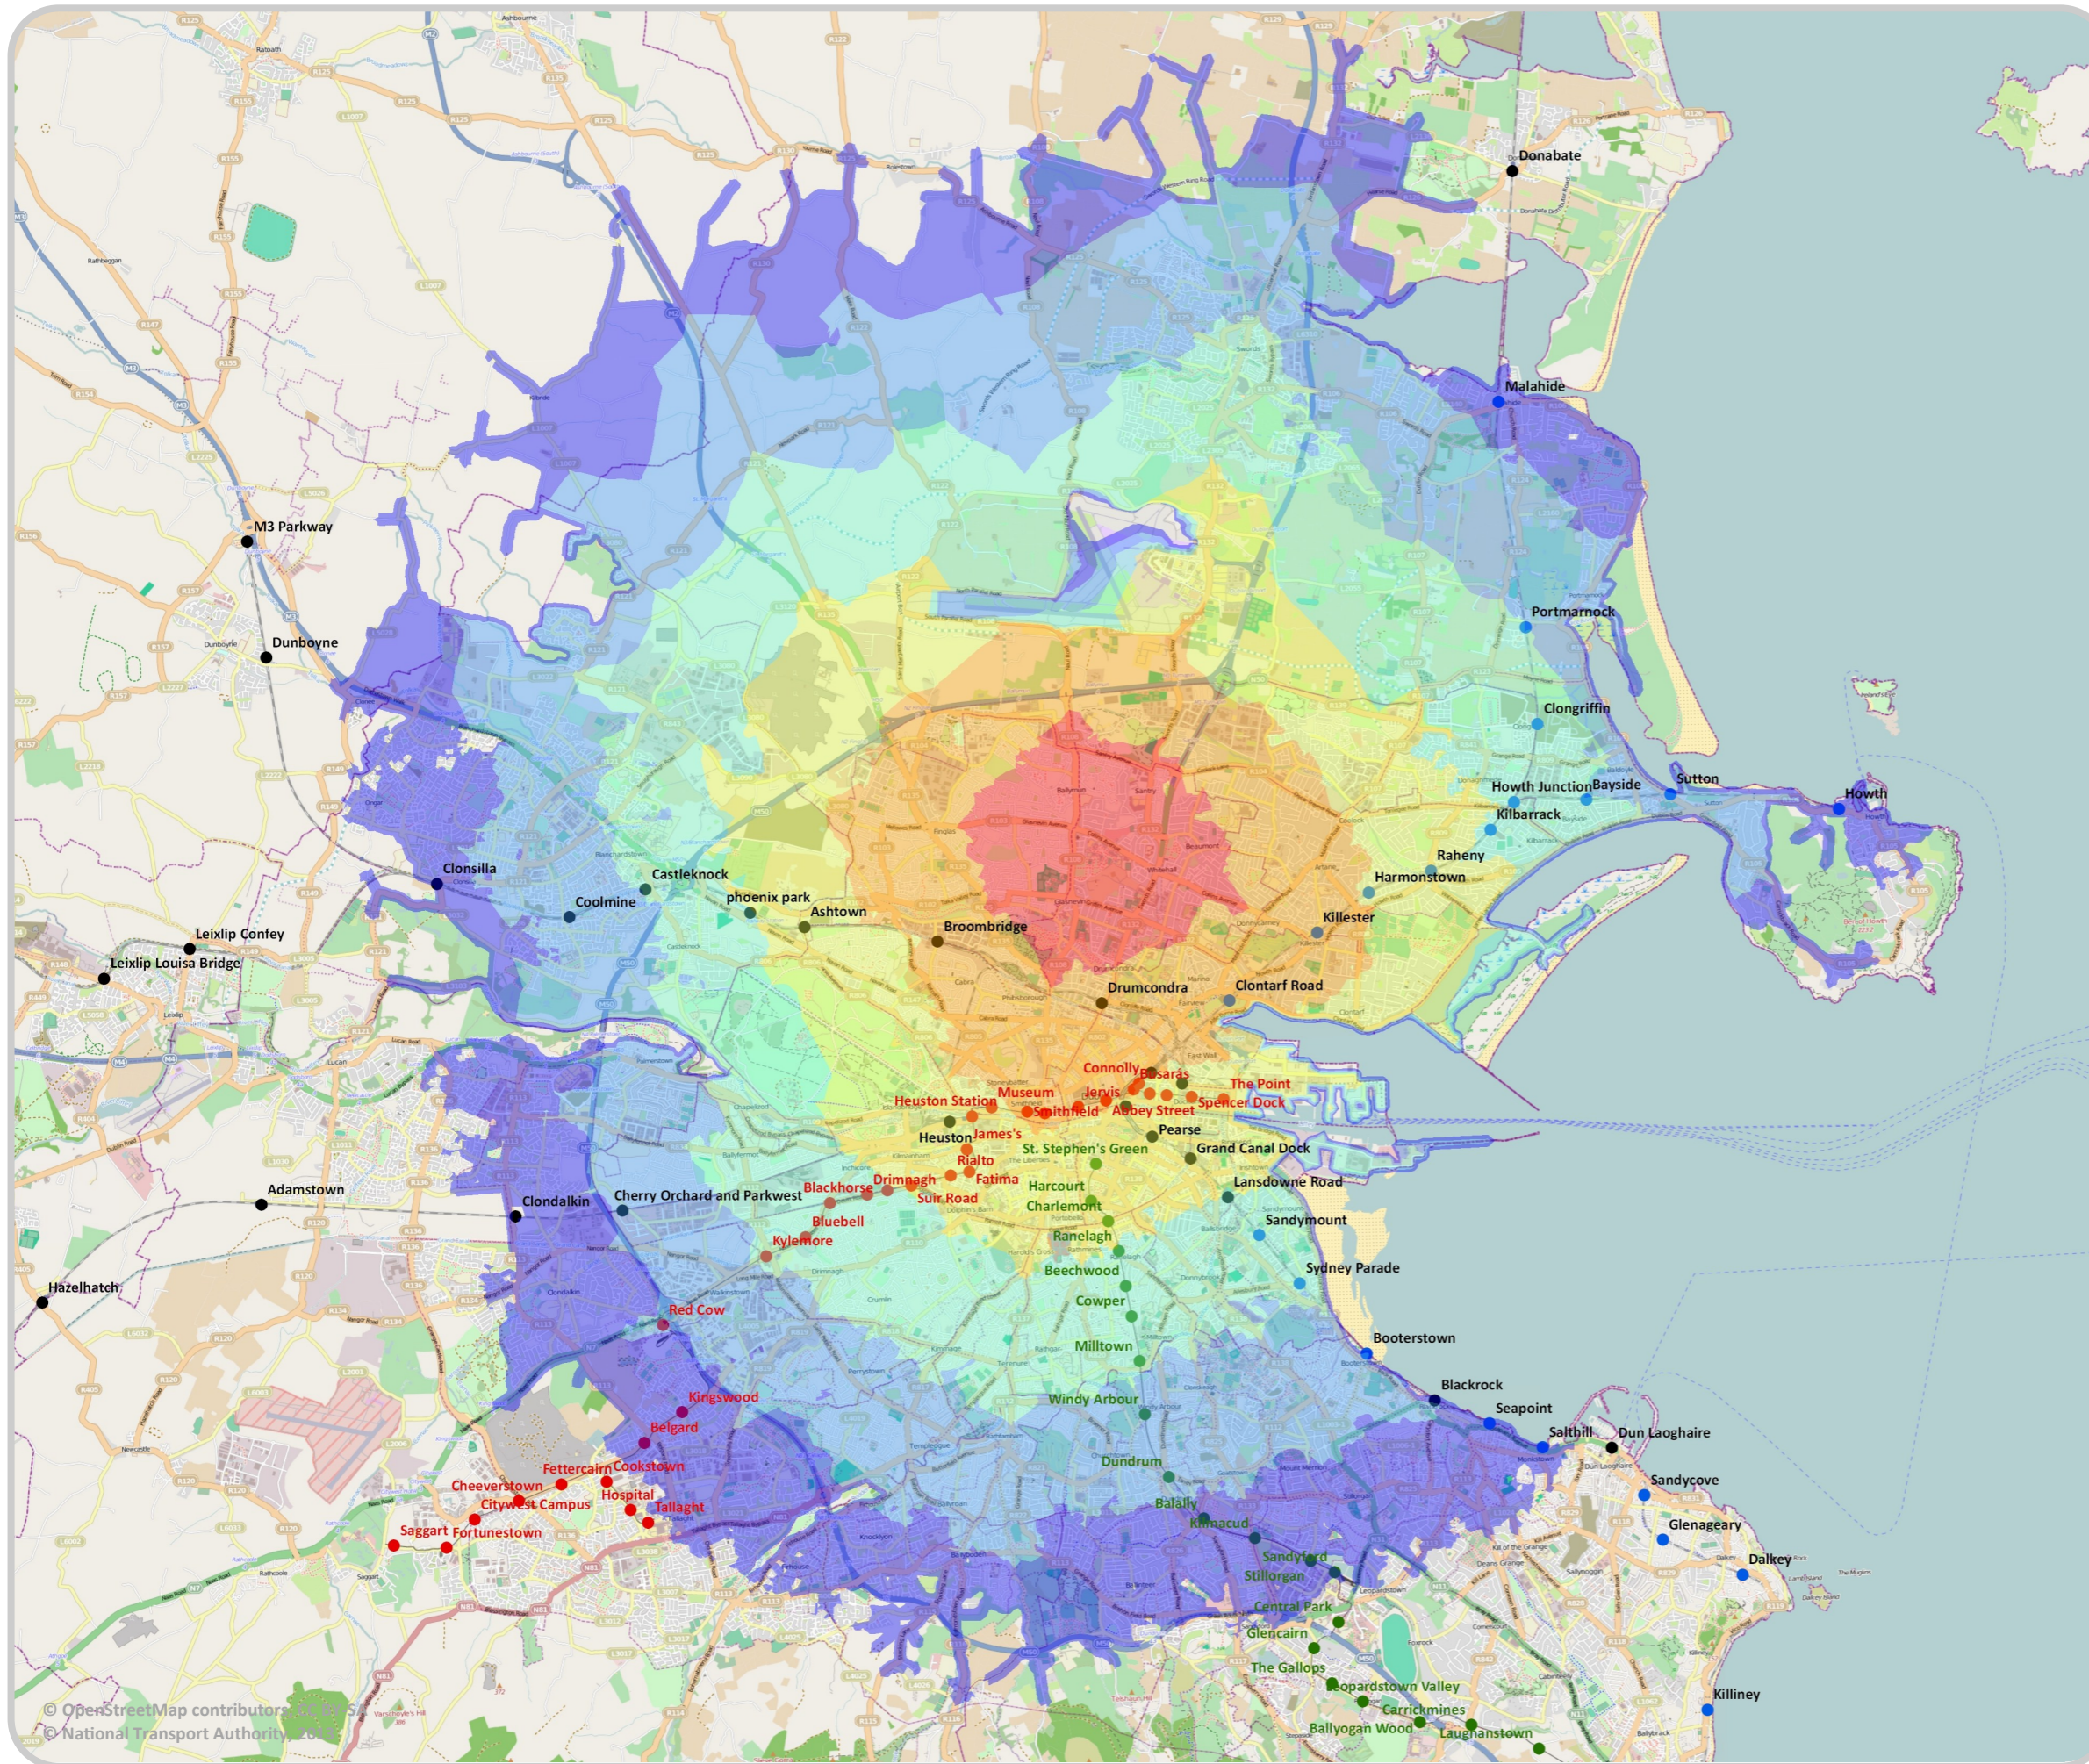

DCU Glasnevin : Amanna Rothaíochta/ Cycle times

www.dcu.ie
www.smartertravelcampus.ie

Neas-Am Rothaíochta – Nóiméid

Approx. Cycle Time- Minutes

Údarás
Náisiúnta Iompair
 National Transport Authority
smartertravel >>>
 >>> campus

© OpenStreetMap contributors, CC-BY-SA, Imagery © Mapbox
 © National Transport Authority 2015