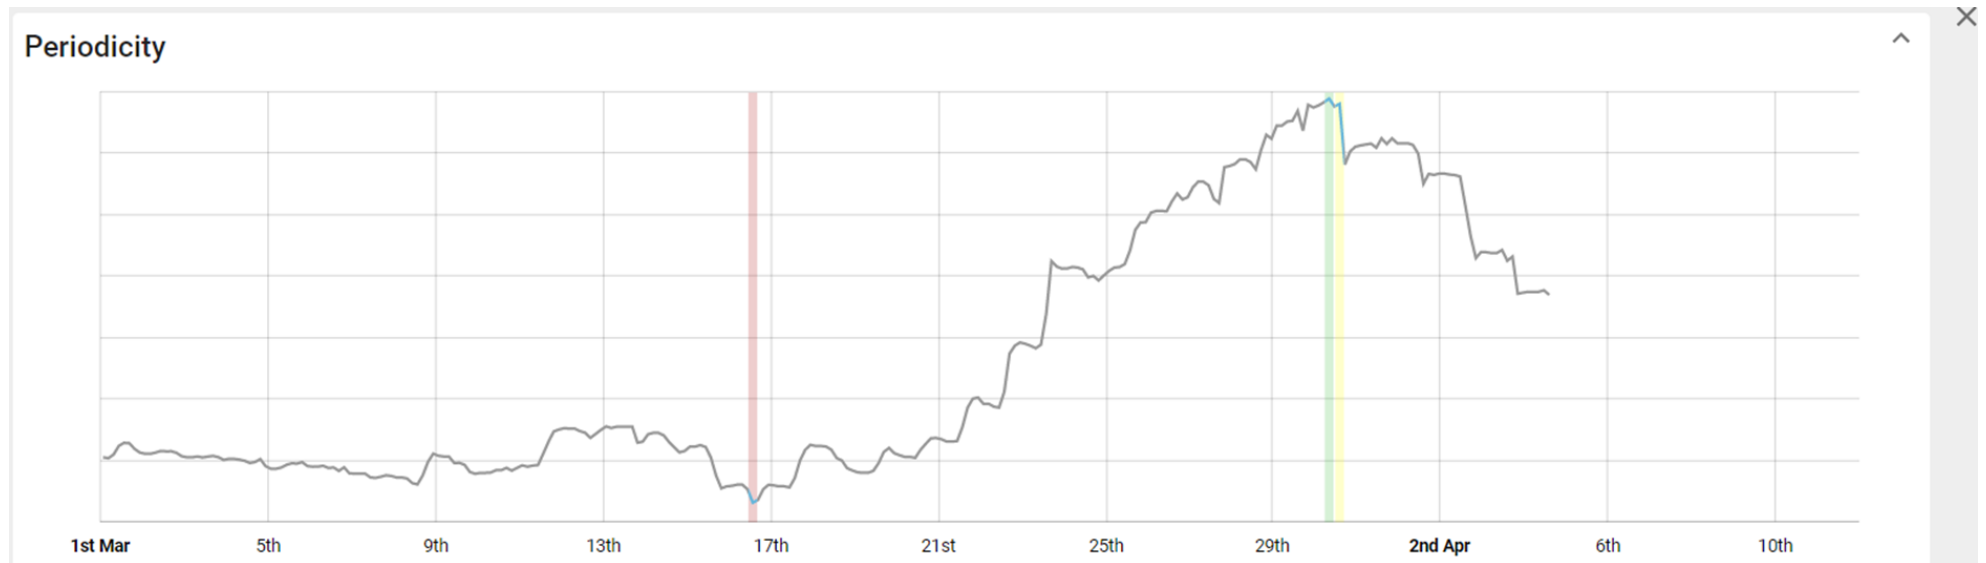

NEX system: Long-term routine patterns (Periodicity)

(CeIC)