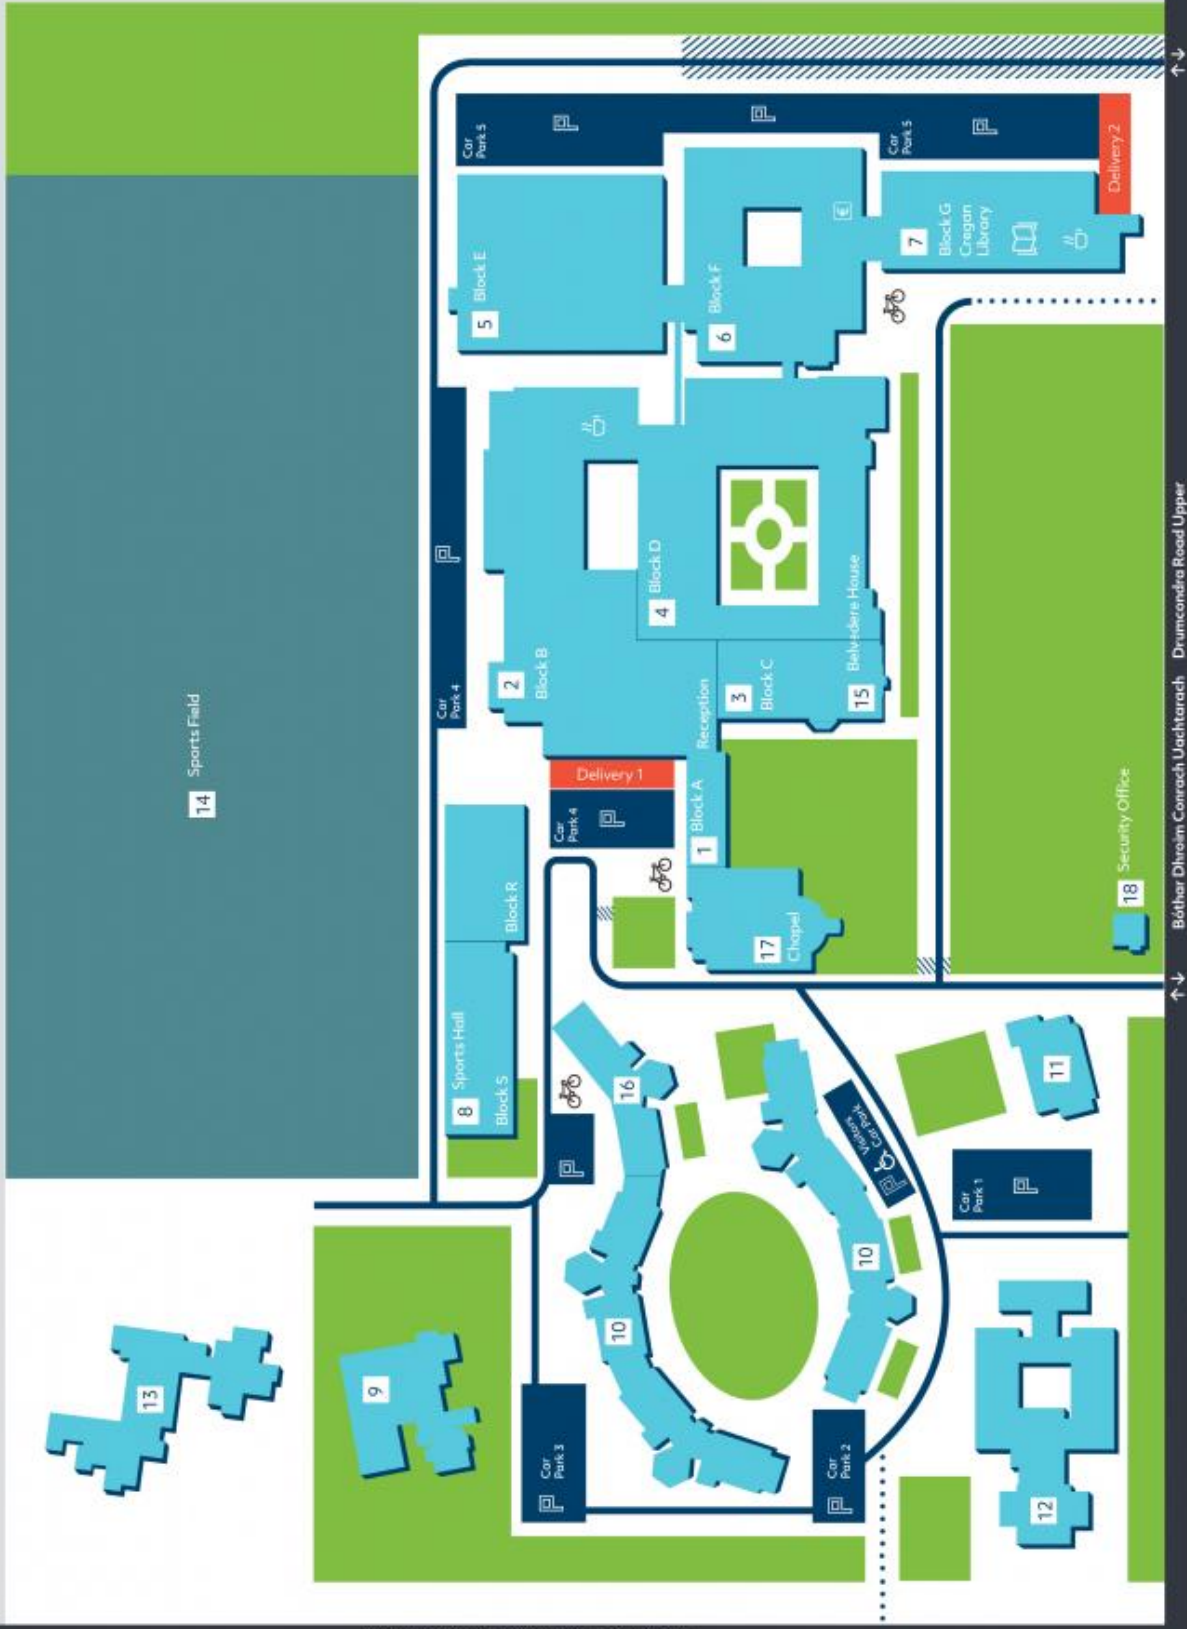

Campus Phádraig DCU

DCU St Patrick's Campus

Ascaill Shruith an Mhuilinn Millbourne Avenue

↑ ↓ 1 11 12 13 14 15 16 17 18

↑ ↓ Bóthar Dhréimíonn Connach Uachtarach Drumcondra Road Upper

- | | | | | | |
|---------------------|-------------------------------------|--|---------------------------------------|--------------------------|---|
| 1 Bloc A
Block A | 6 Bloc F
Block F | 10 Áras Chónaithe na Mac Léinn
Student Residences | 15 Teach Belvedere
Belvedere House | 20 Páircéil
Parking | ••••• Bealach Isteach na gCoisithe
Pedestrian Entrance |
| 2 Bloc B
Block B | 7 Bloc G
Block G | 11 Ionad Oideachais Dhréimíonn Connach
Drumcondra Education Centre | 16 Teach Maville
Maville House | ☕ Caffé
☕ Caffé | — Rochtain Feithicle
Vehicle Access |
| 3 Bloc C
Block C | 8 Forrigneomh Spóirt
Sports Hall | 12 Scoil Phódraig Naofa, Buachailí
St Patrick's Boys School | 17 Séipéal
Chapel | 📖 Leabharlann
Library | |
| 4 Bloc D
Block D | 9 Bloc E
Block E | 13 Scoil Phódraig Naofa, Scoil Shóisearach
St Patrick's Junior School | 18 Oifig Slándála
Security Office | 📄 UMB
ATM | |
| 5 Bloc E
Block E | 10 Sports Field | 14 Páirc Imeartha
Sports Field | | | |