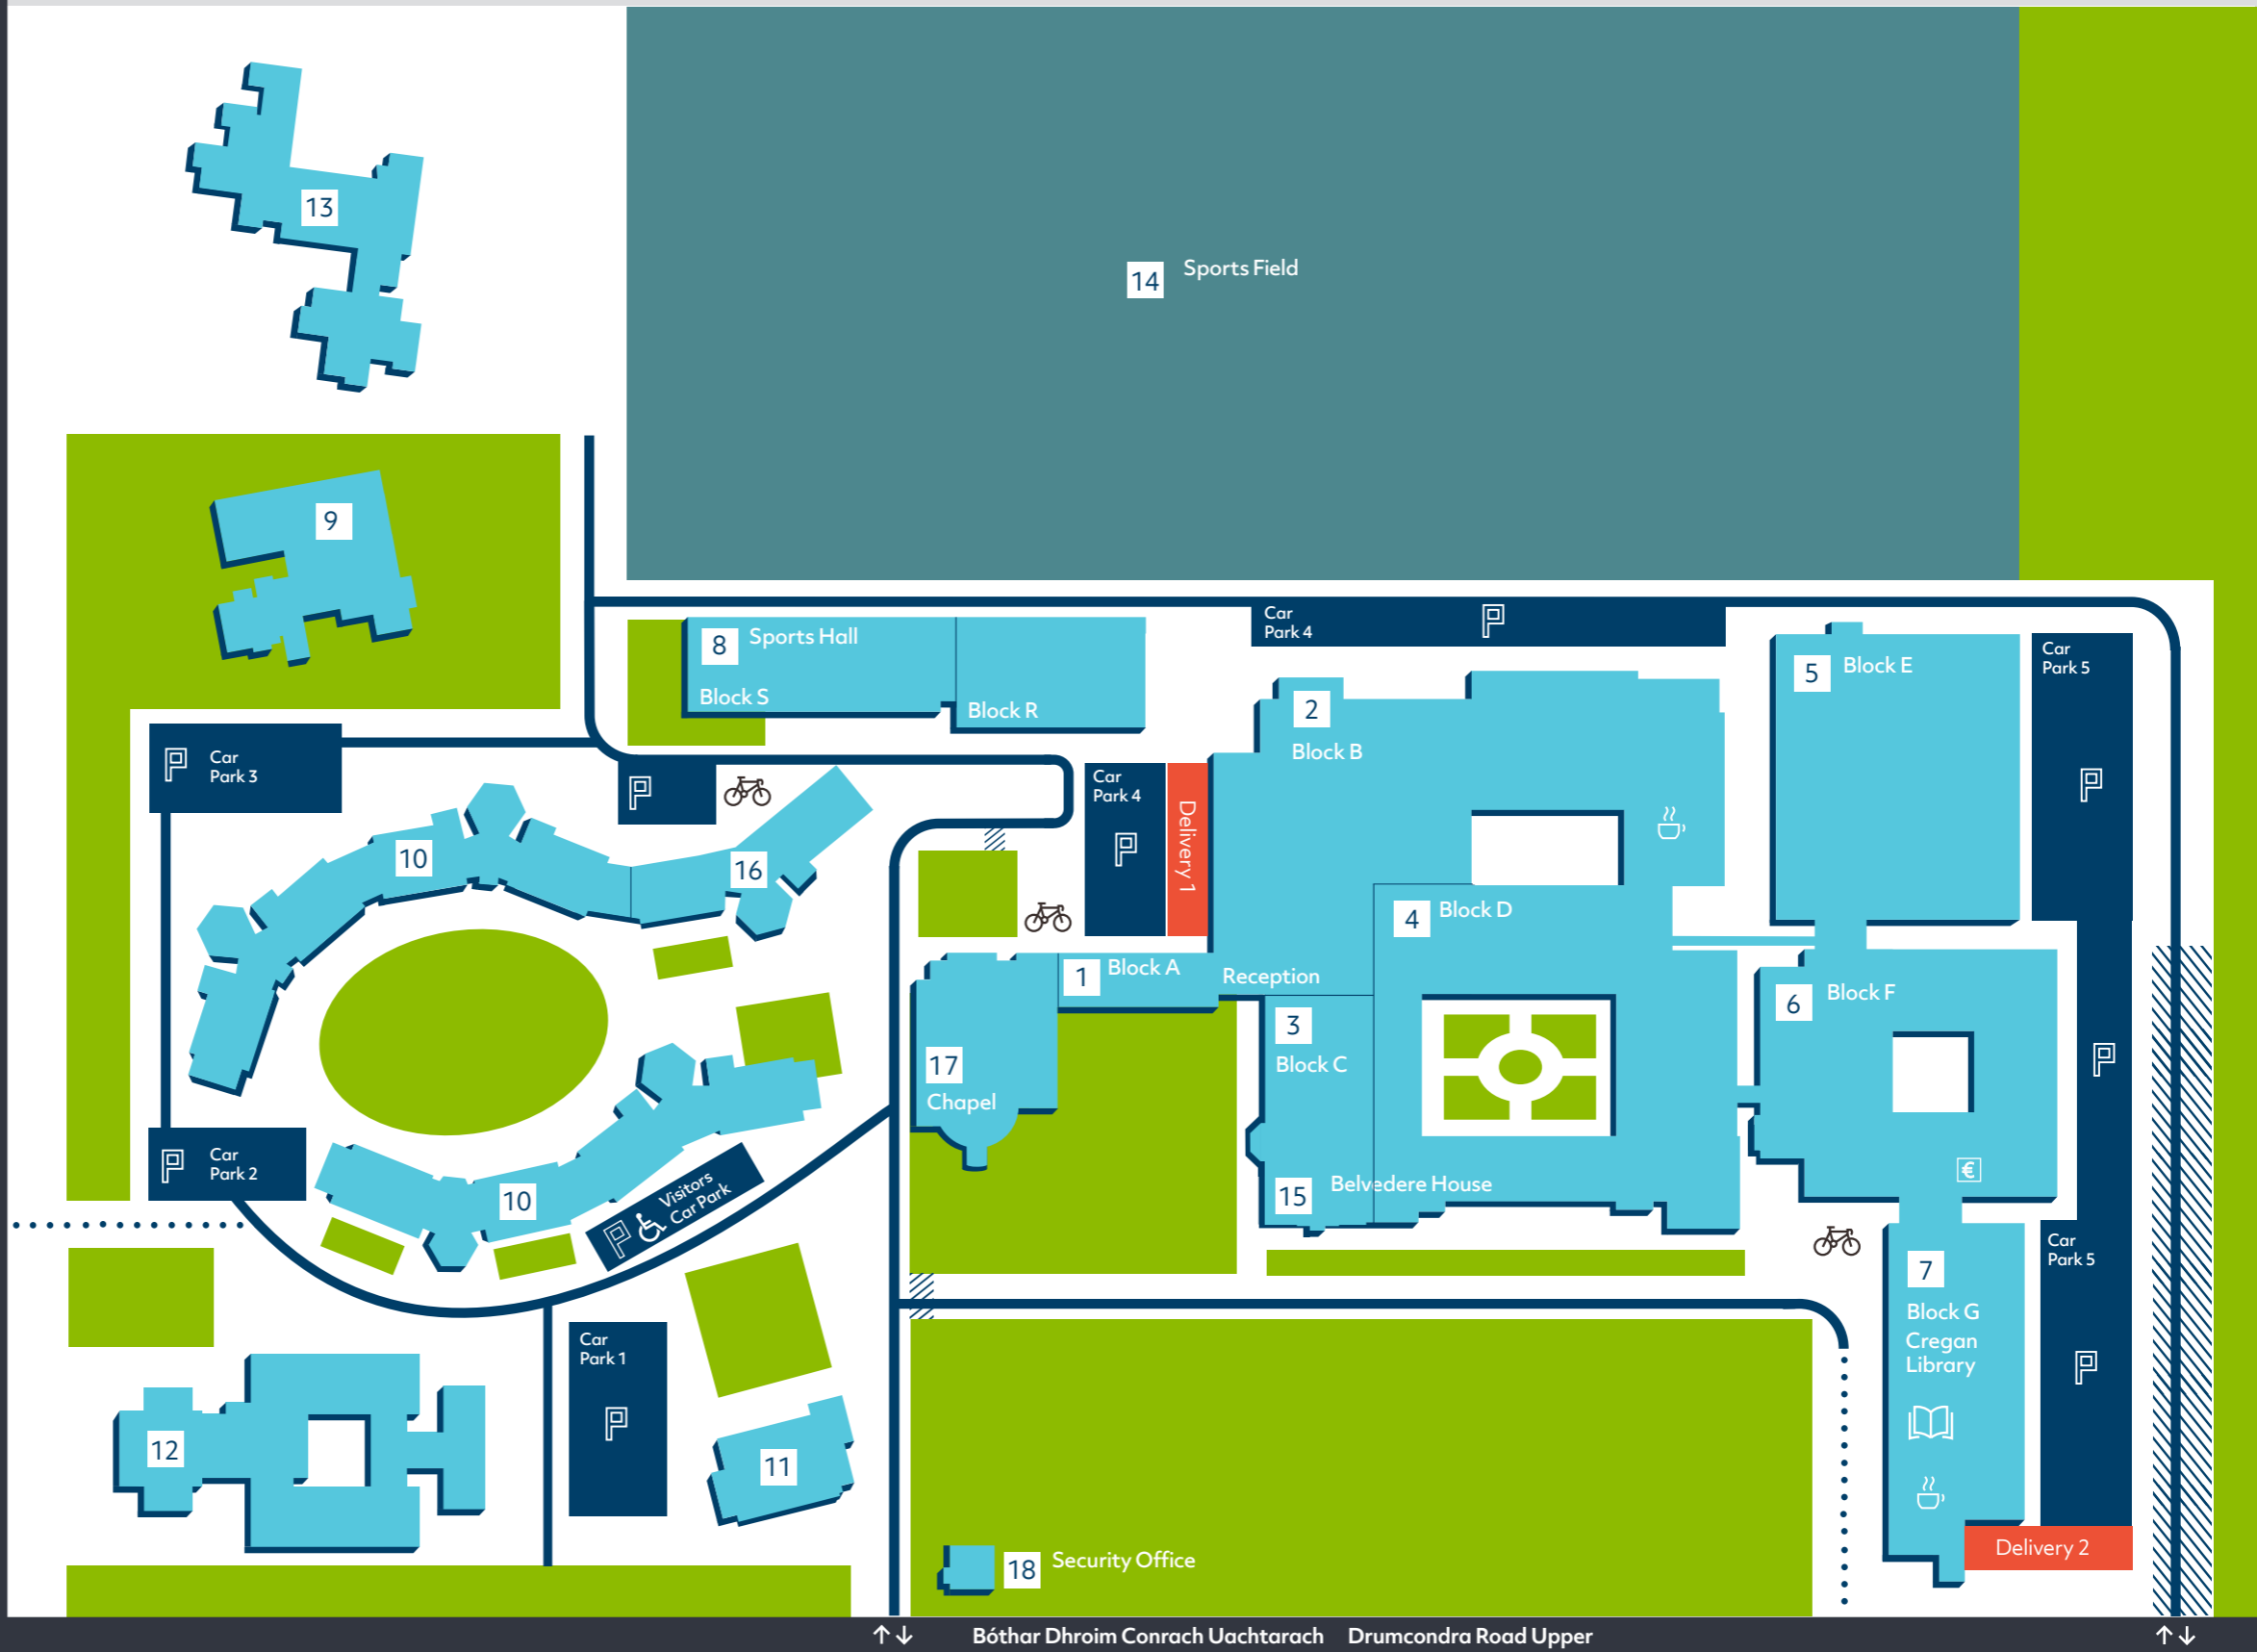

Campas Phádraig DCU

DCU St Patrick's Campus

Ascaill Shruith an Mhuilinn Millbourne Avenue

1 11 13 16 33 41 b | c | x 44

- 1** Bloc A
Block A
- 2** Bloc B
Block B
- 3** Bloc C
Block C
- 4** Bloc D
Block D
- 5** Bloc E
Block E
- 6** Bloc F
Block F
- 7** Bloc G
Block G
- 8** Foirgneamh Spóirt
Sports Hall
- 9** Foras Taighde ar Oideachas
Educational Research Centre
- 10** Árais Chónaithe na Mac Léinn
Student Residences
- 11** Ionad Oideachais Dhroim Conrach
Drumcondra Education Centre
- 12** Scoil Phádraig Naofa, Buachaillí
St Patrick's Boys School
- 13** Scoil Phádraig Naofa, Scoil Shóisearach
St Patrick's Junior School
- 14** Páirc Imeartha
Sports Field
- 15** Teach Belvedere
Belvedere House
- 16** Teach Movice
Movice House
- 17** Séipéal
Chapel
- 18** Oifig Slándála
Security Office

- Stad Bus
Bus Stop
- Leabharlann
Library
- Eolas
Information
- Racaí Rothar
Bicycle Racks
- Páirceáil Inrochtana
Accessible Car Parking
- Páirceáil
Parking
- Café
Café
- UMB
ATM
- Bealach Isteach na gCoisithe
Pedestrian Entrance
- Rochtain Feithicle
Vehicle Access