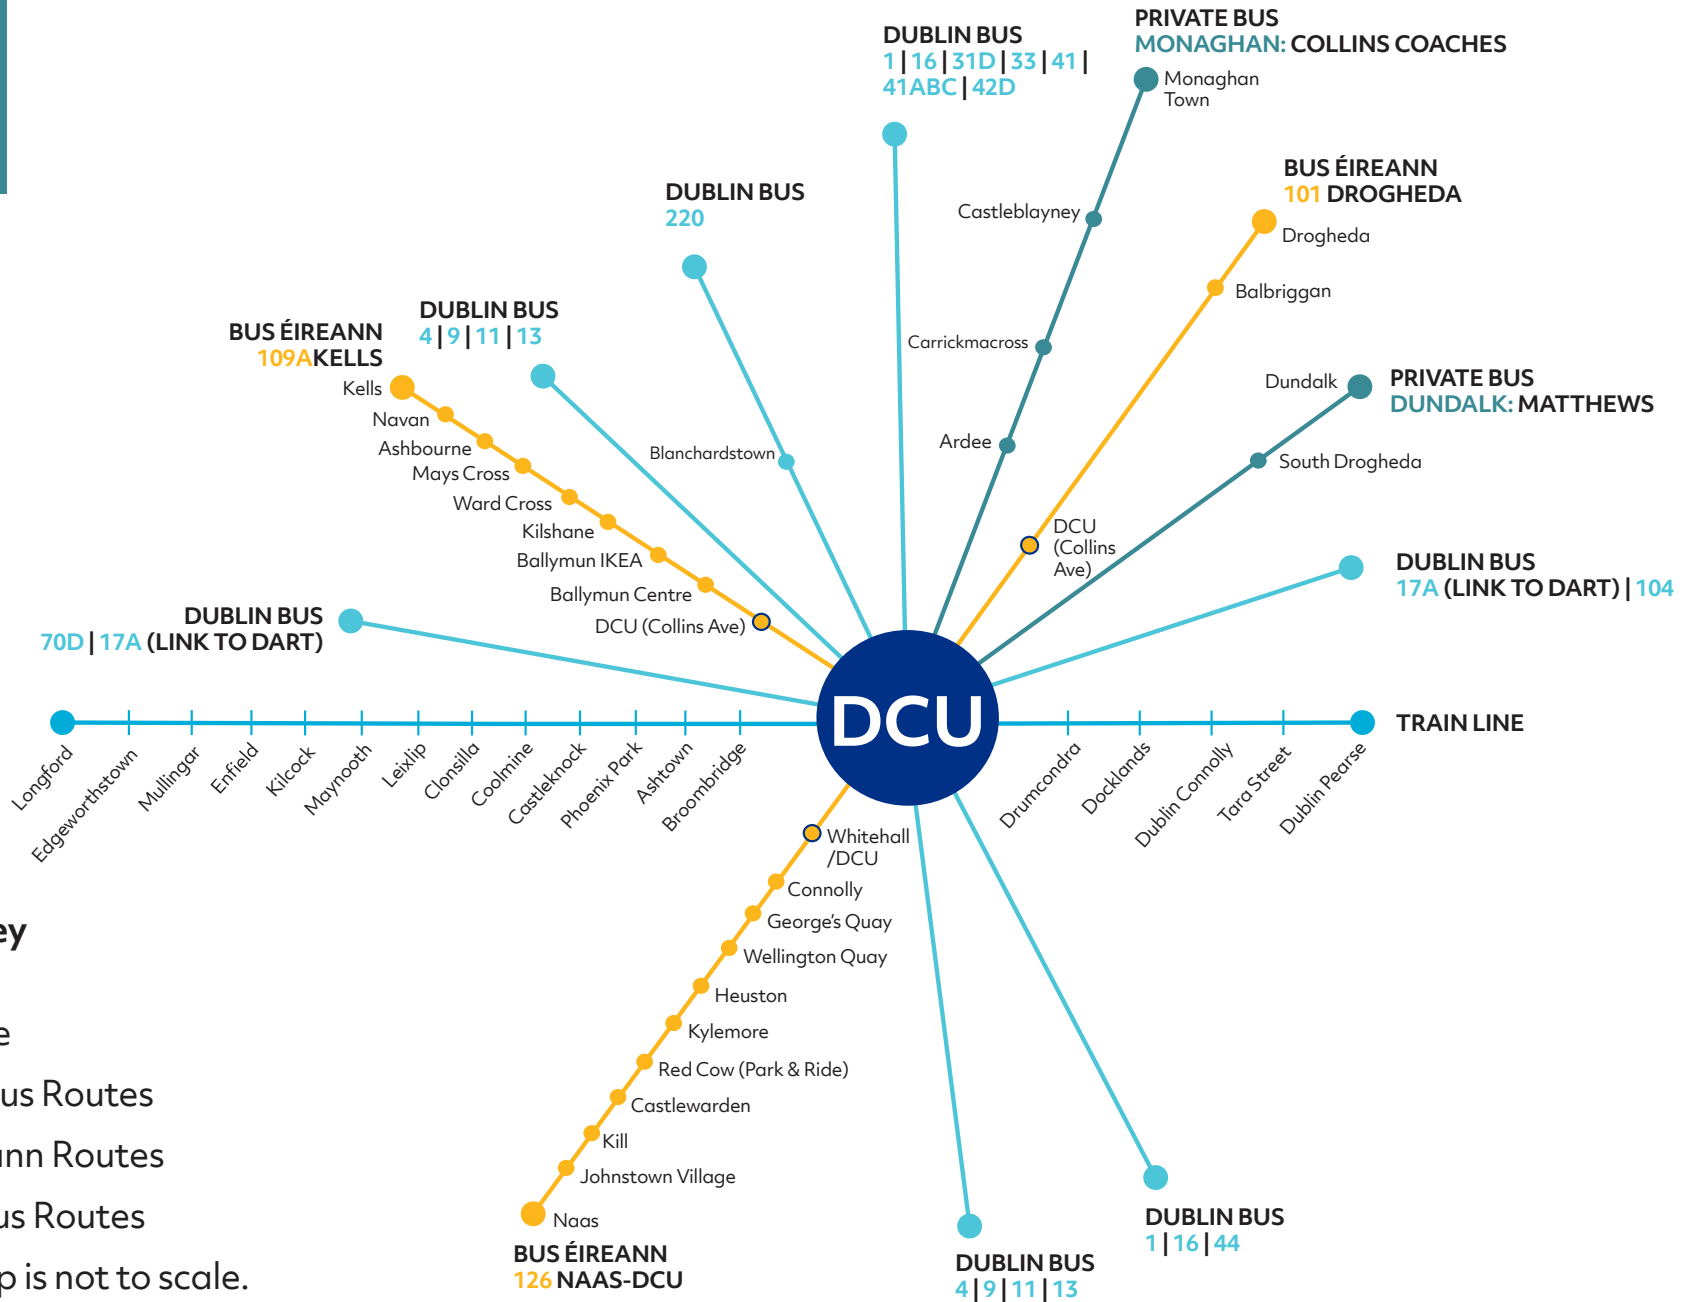

Ollscoil Chathair  
Bhaile Átha Cliath  
Dublin City University

**Travel Key**

- Train Line
- Private Bus Routes
- Bus Éireann Routes
- Dublin Bus Routes

\*This map is not to scale.