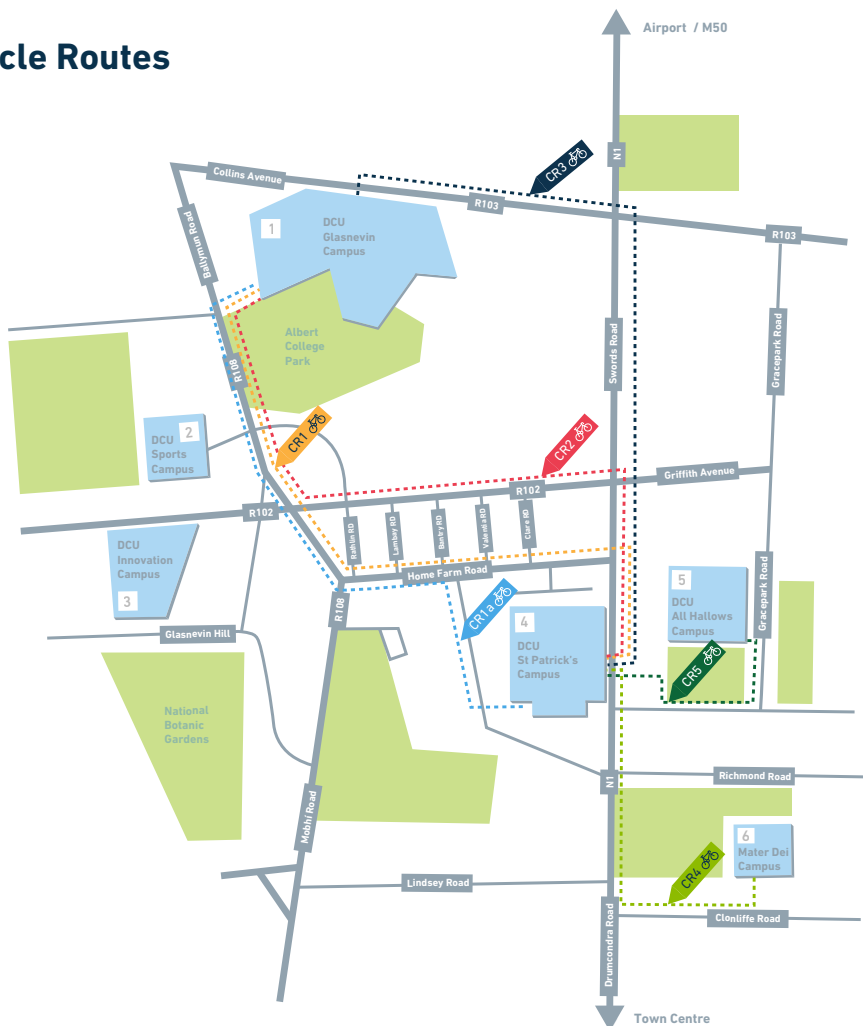

Cycle Routes

Cycle Routes

- CR1 - 2.6KM - 10 minutes
- CR1a - 3.1KM - 10 minutes
- CR2 - 2.8KM - 10 minutes
- CR3 - 2.8KM - 10 minutes
- CR4 - 1KM - 4 minutes
- CR5 - 300M - 1 minute

- 1 DCU Glasnevin Campus
- 2 DCU Sports Campus
- 3 DCU Innovation Campus
- 4 DCU St Patrick's Campus
- 5 DCU All Hallows Campus
- 6 Mater Dei Campus

Walking & Bus Routes

Walking Routes

- WR1 - 2.6KM - 30 minutes
- WR2 - 2.7KM - 32 minutes
- WR3 - 2.4KM - 28 minutes
- WR4 - 1KM - 12 minutes
- WR5 - 300M - 4 minutes

Bus Routes

- 44
- 13
- 11