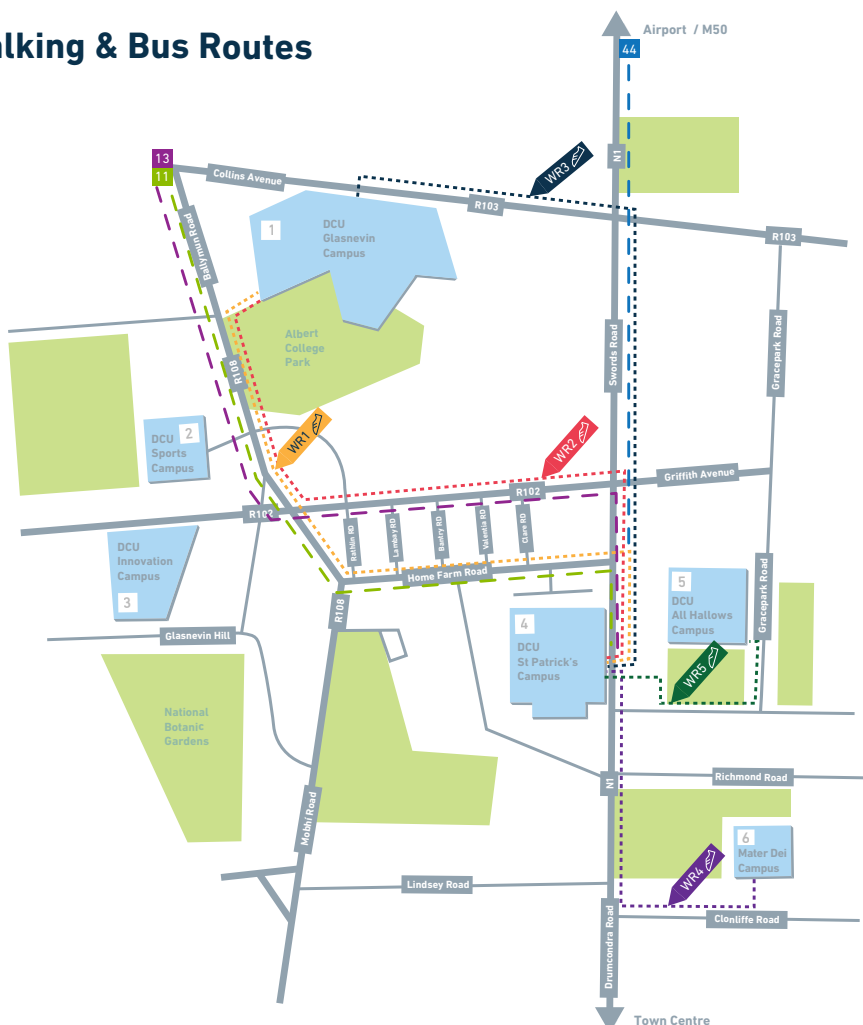

Cycle Routes

Cycle Routes

- CR1 - 2.6KM - 10 minutes
- CR1a - 3.1KM - 10 minutes
- CR2 - 2.8KM - 10 minutes
- CR3 - 2.8KM - 10 minutes
- CR4 - 1KM - 4 minutes
- CR5 - 300M - 1 minute

- 1 DCU Glasnevin Campus
- 2 DCU Sports Campus
- 3 DCU Innovation Campus
- 4 DCU St Patrick's Campus
- 5 DCU All Hallows Campus
- 6 Mater Dei Campus

Walking & Bus Routes

Walking Routes

- WR1 - 2.6KM - 30 minutes
- WR2 - 2.7KM - 32 minutes
- WR3 - 2.4KM - 28 minutes
- WR4 - 1KM - 12 minutes
- WR5 - 300M - 4 minutes

Bus Routes

- 44
- 13
- 11