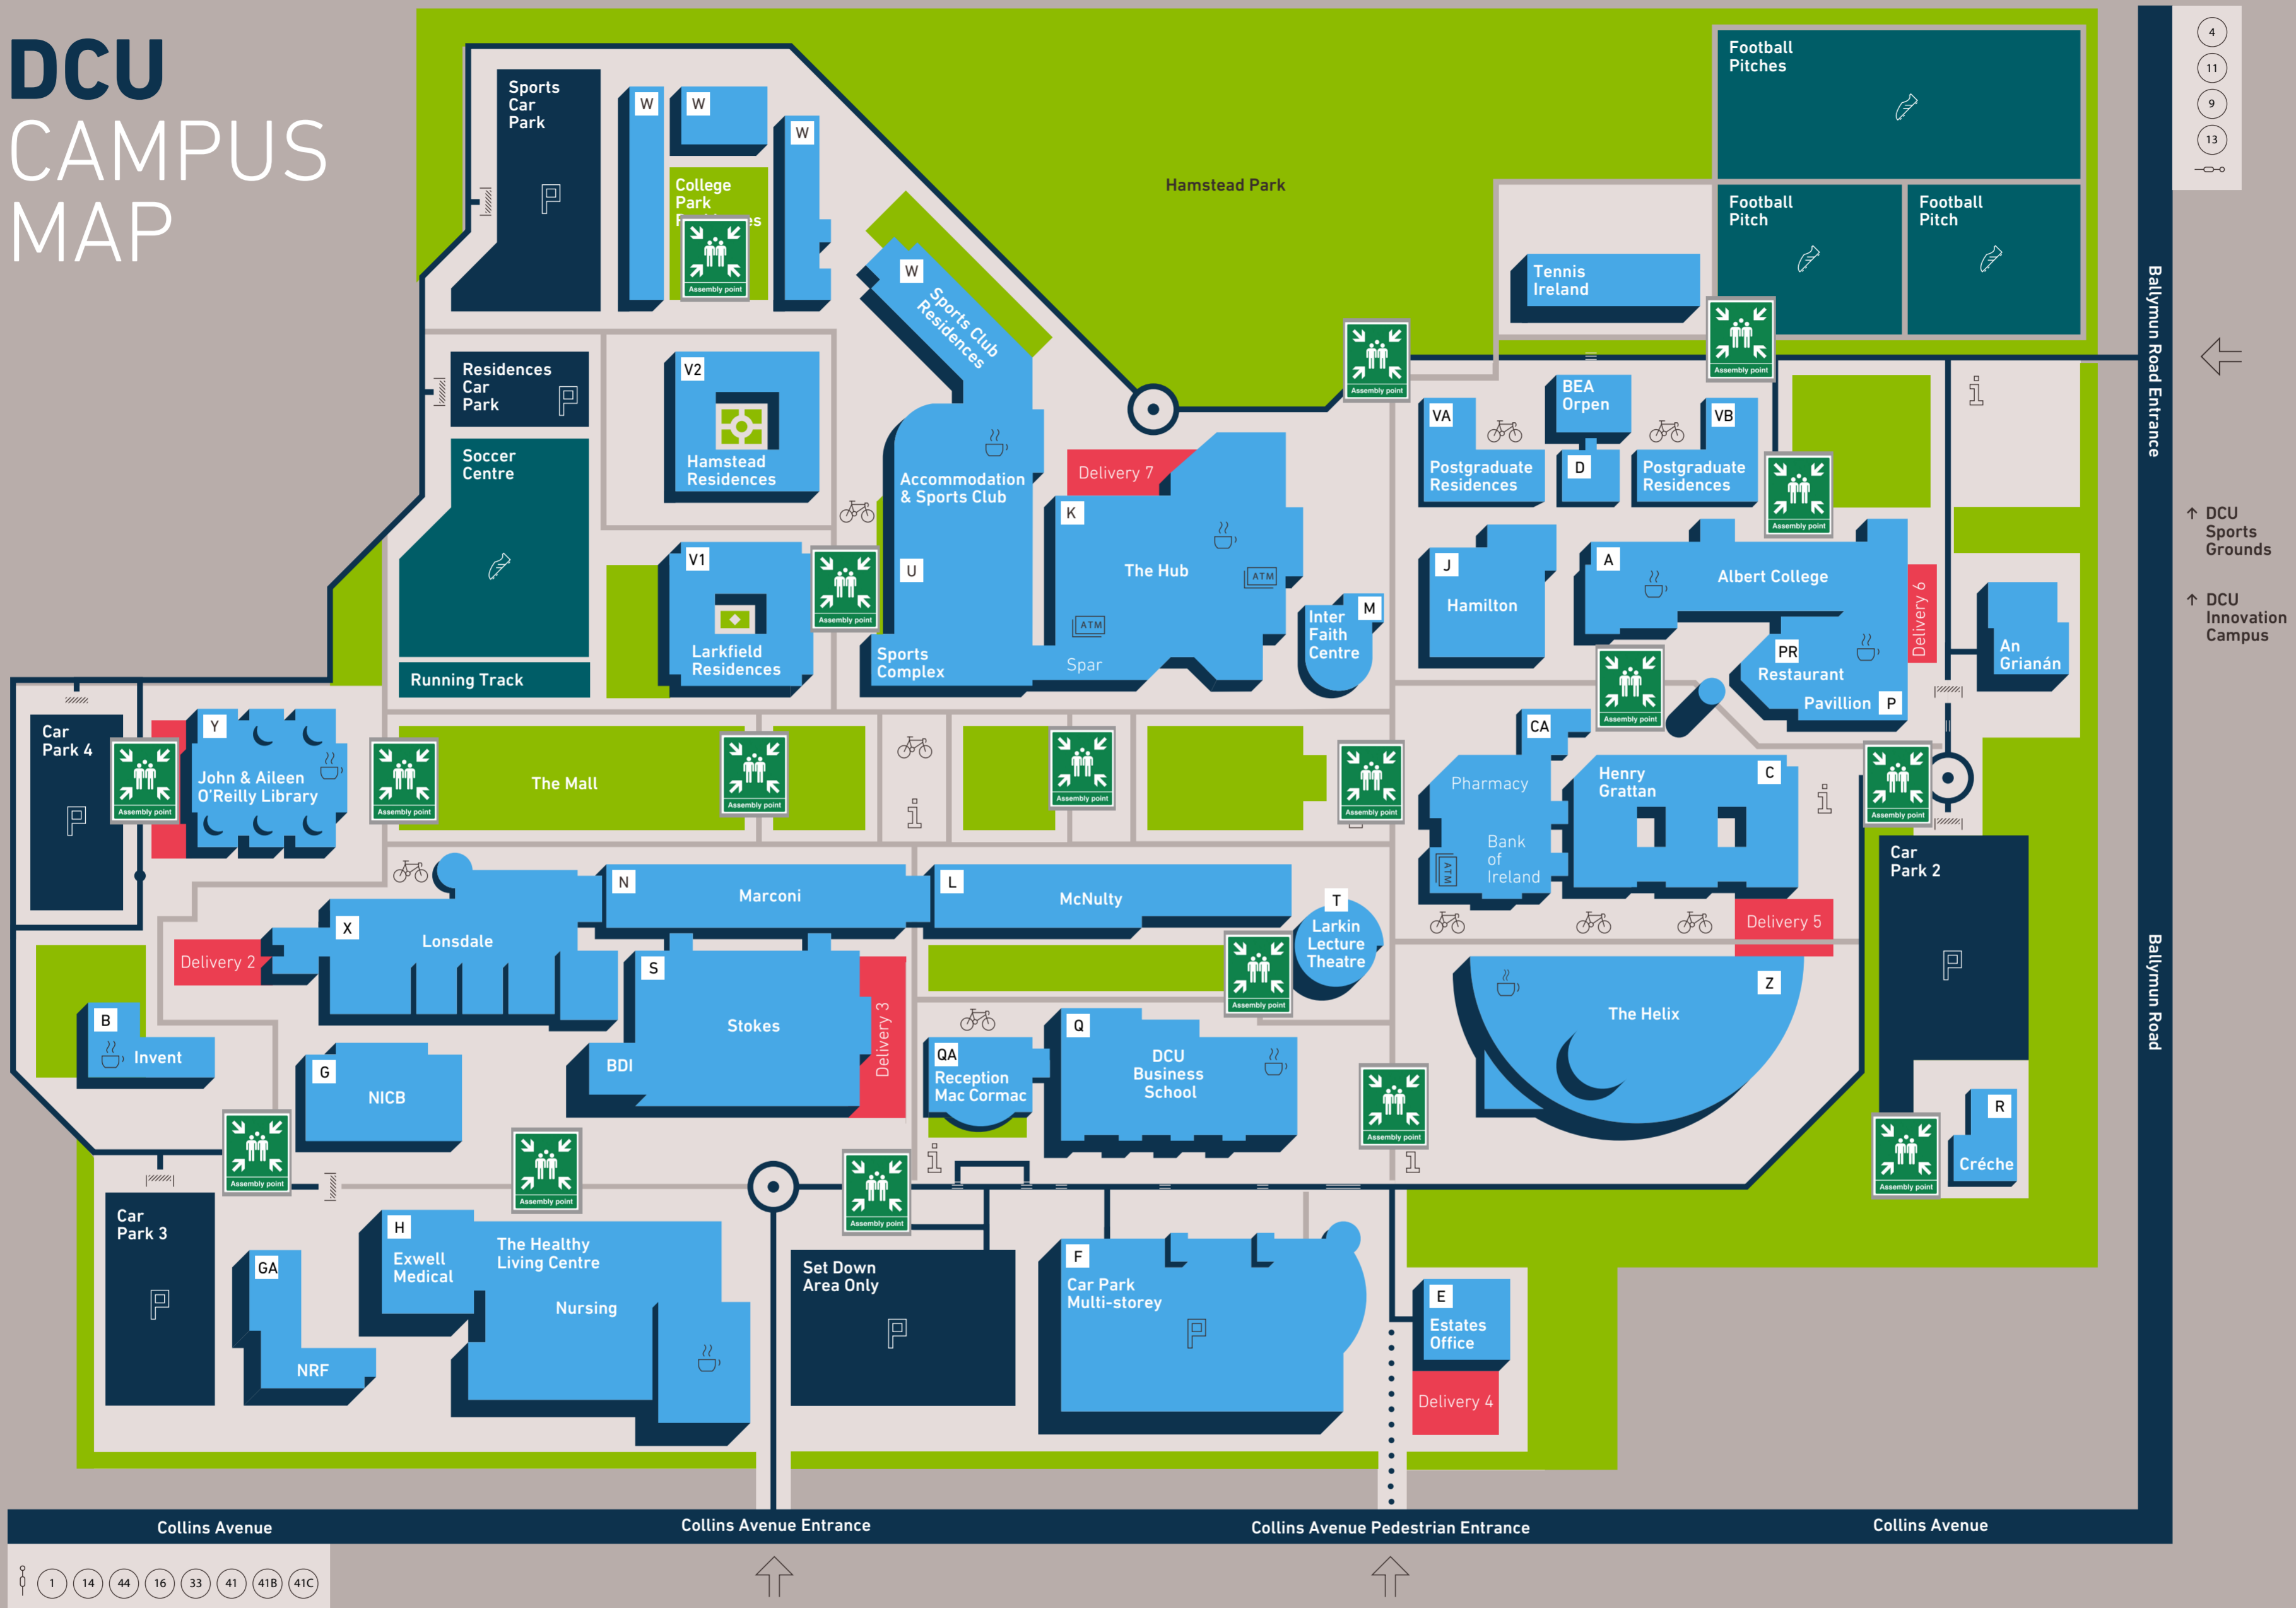

DCU CAMPUS MAP

- | | | | | | | | |
|---------------------------------|------------------------------------|-----------------------------------------|-----------------------------------|--------------------------|----------------|-------------|------------------|
| U Accommodation | H Exwell Medical | M Interfaith Center | G NICB | PR Restaurant | Bus Stop | ATM | Bicycle Sheds |
| A Albert College | J Hamilton Building | Y John & Aileen O'Reilly Library | H Nursing | U Sports Club | Book Shop | Information | Football Pitches |
| D BEA Orpen | V2 Hamstead Residences | V1 Larkfield Residences | GA NRF | S Stokes Building | Barrier | Car Park | Café |
| W College Park Residence | H The Healthy Living Centre | T Larkin Lecture Theatre | P Pavillion | | Assembly Point | | |
| R Crèche | Z The Helix | X Lonsdale Buildings | VA Postgraduate Residences | | | | |
| Q DCU Business School | C Henry Grattan | N Marconi Building | VB Postgraduate Residences | | | | |
| E Estates Office | B Invent | F Multi-Storey Car Park | QA Reception (Mac Cormac) | | | | |